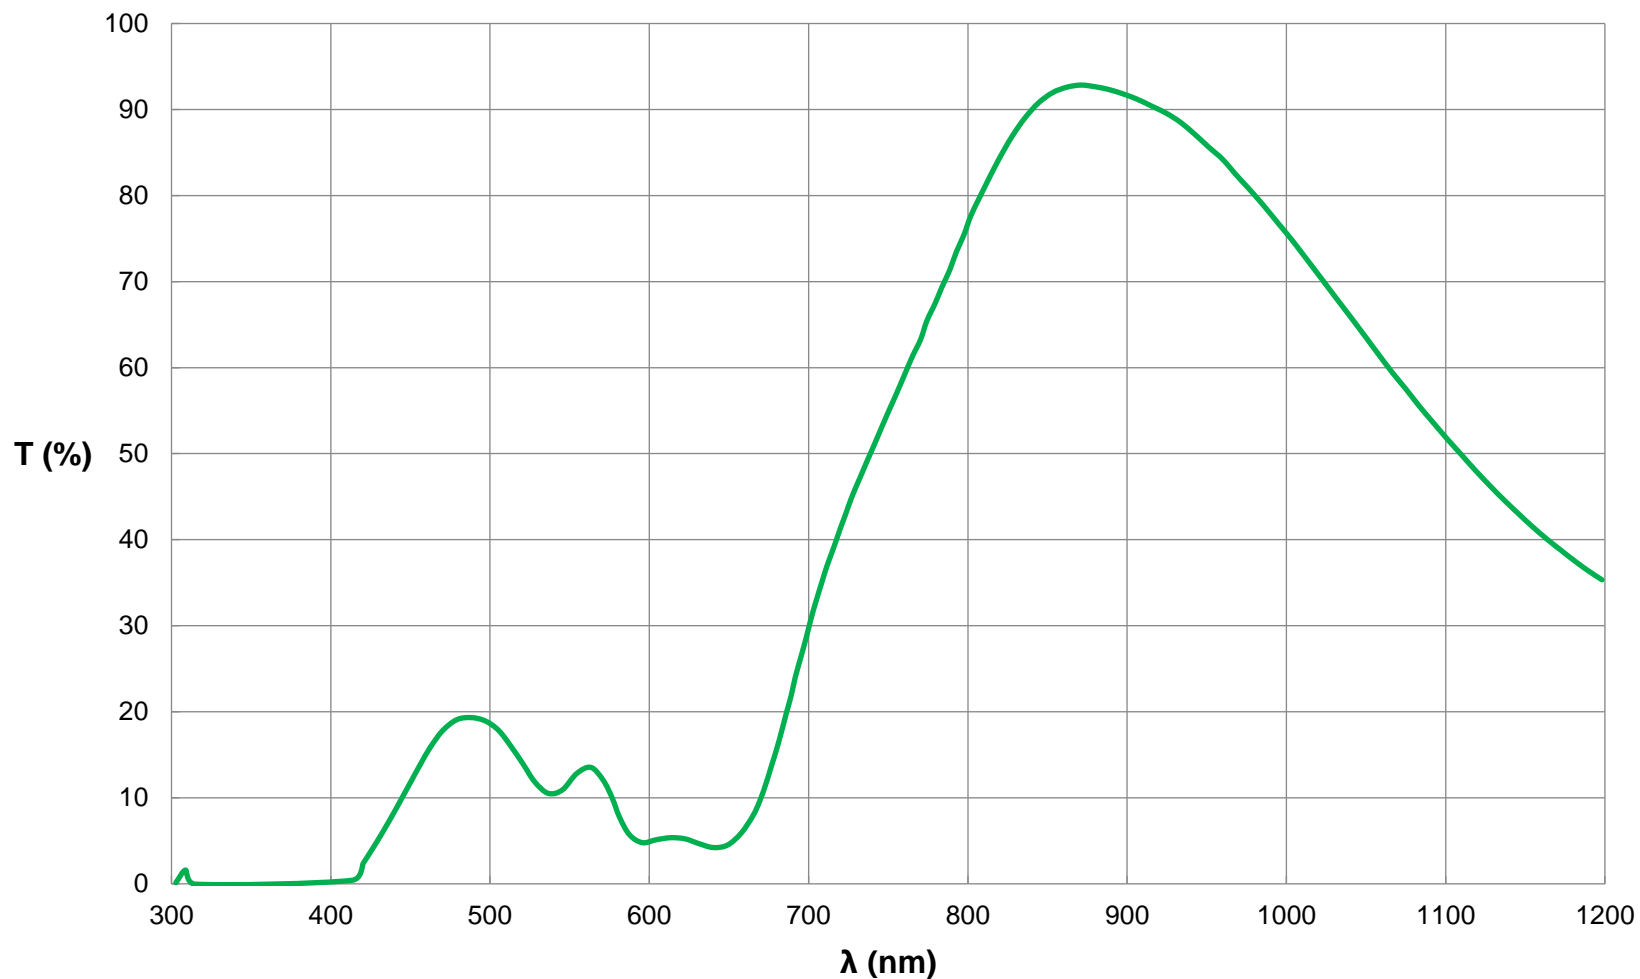

SCHOTT RG905 Bandpass Filter Coating Curve

**SCHOTT RG905 Coated Bandpass Filter
FOR REFERENCE ONLY**

© COPYRIGHT 2020 EDMUND OPTICS, INC. ALL RIGHTS RESERVED