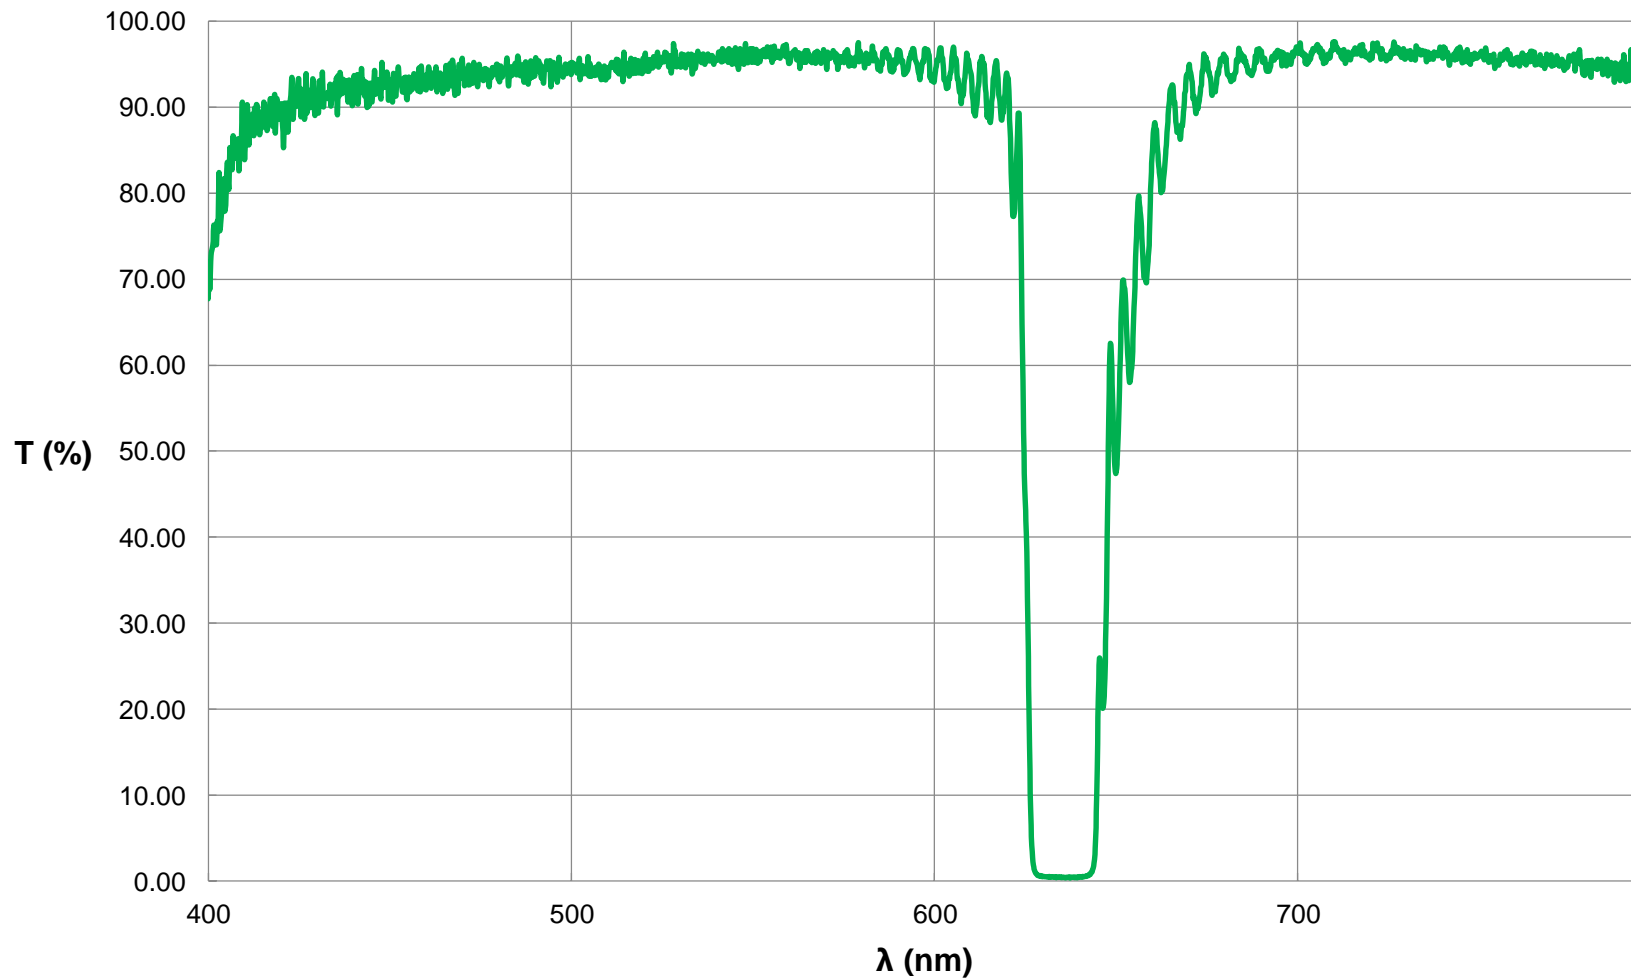

635nm, 16 FWHM, Filter Curve

635nm META[®] holoOPTIX[®] STRATA Notch Filter
FOR REFERENCE ONLY

© COPYRIGHT 2020 EDMUND OPTICS, INC. ALL RIGHTS RESERVED