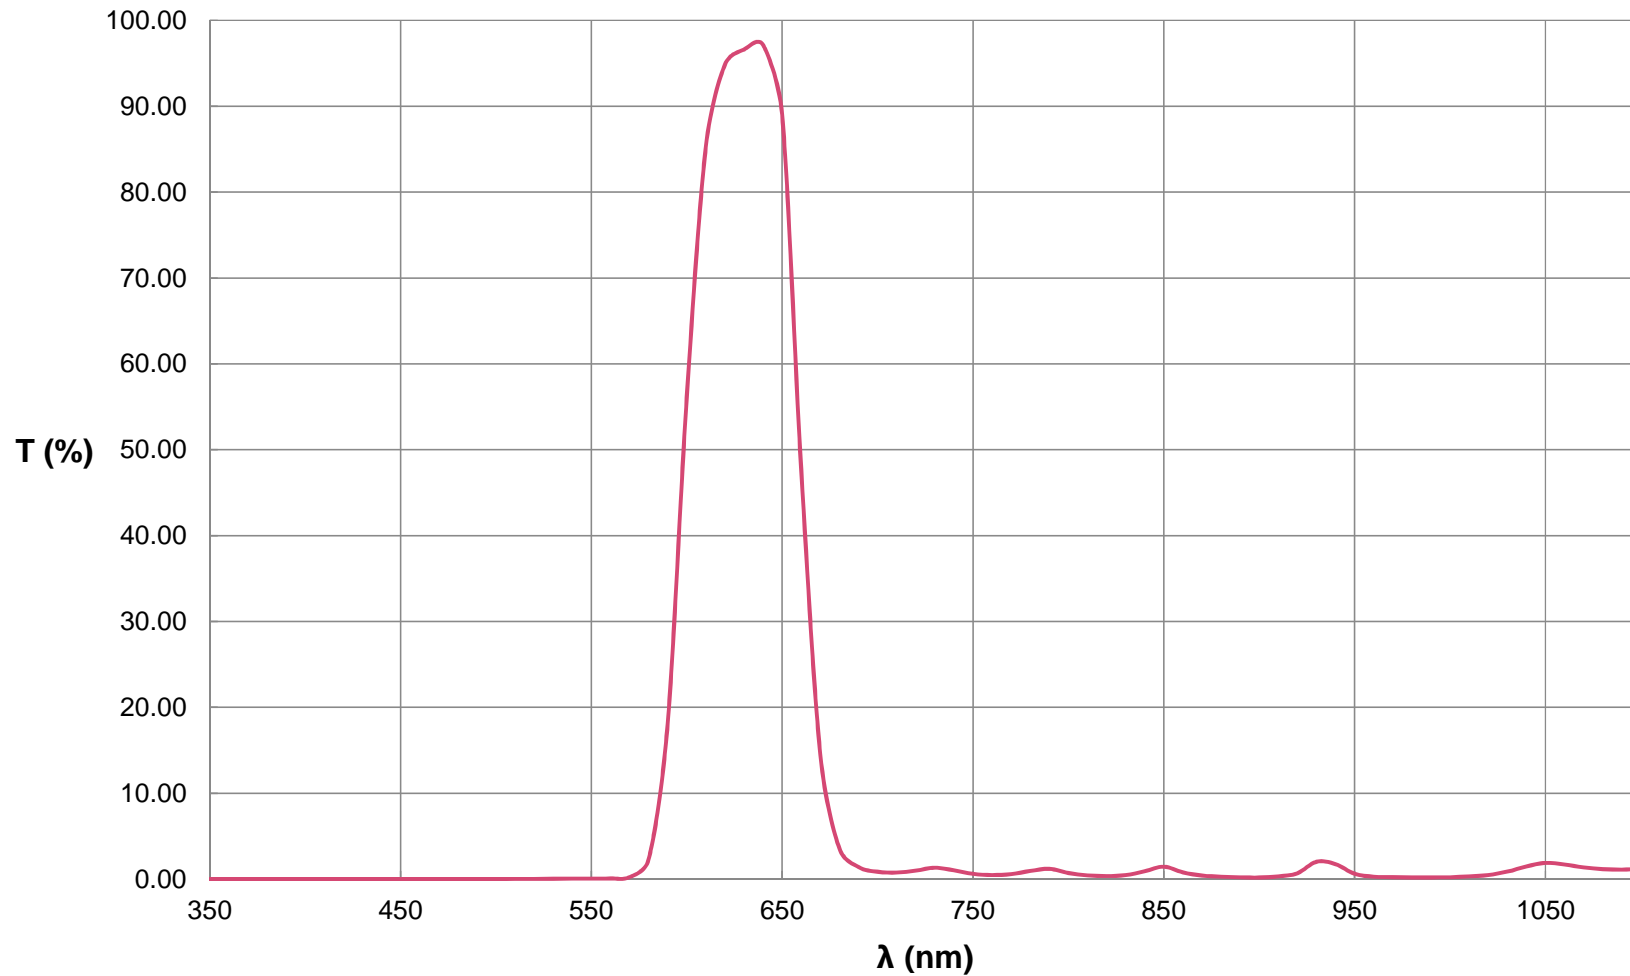

635nm Machine Vision Bandpass Filter Coating Curve

Light Red Machine Vision Bandpass Filter, 635nm
FOR REFERENCE ONLY

© COPYRIGHT 2020 EDMUND OPTICS, INC. ALL RIGHTS RESERVED