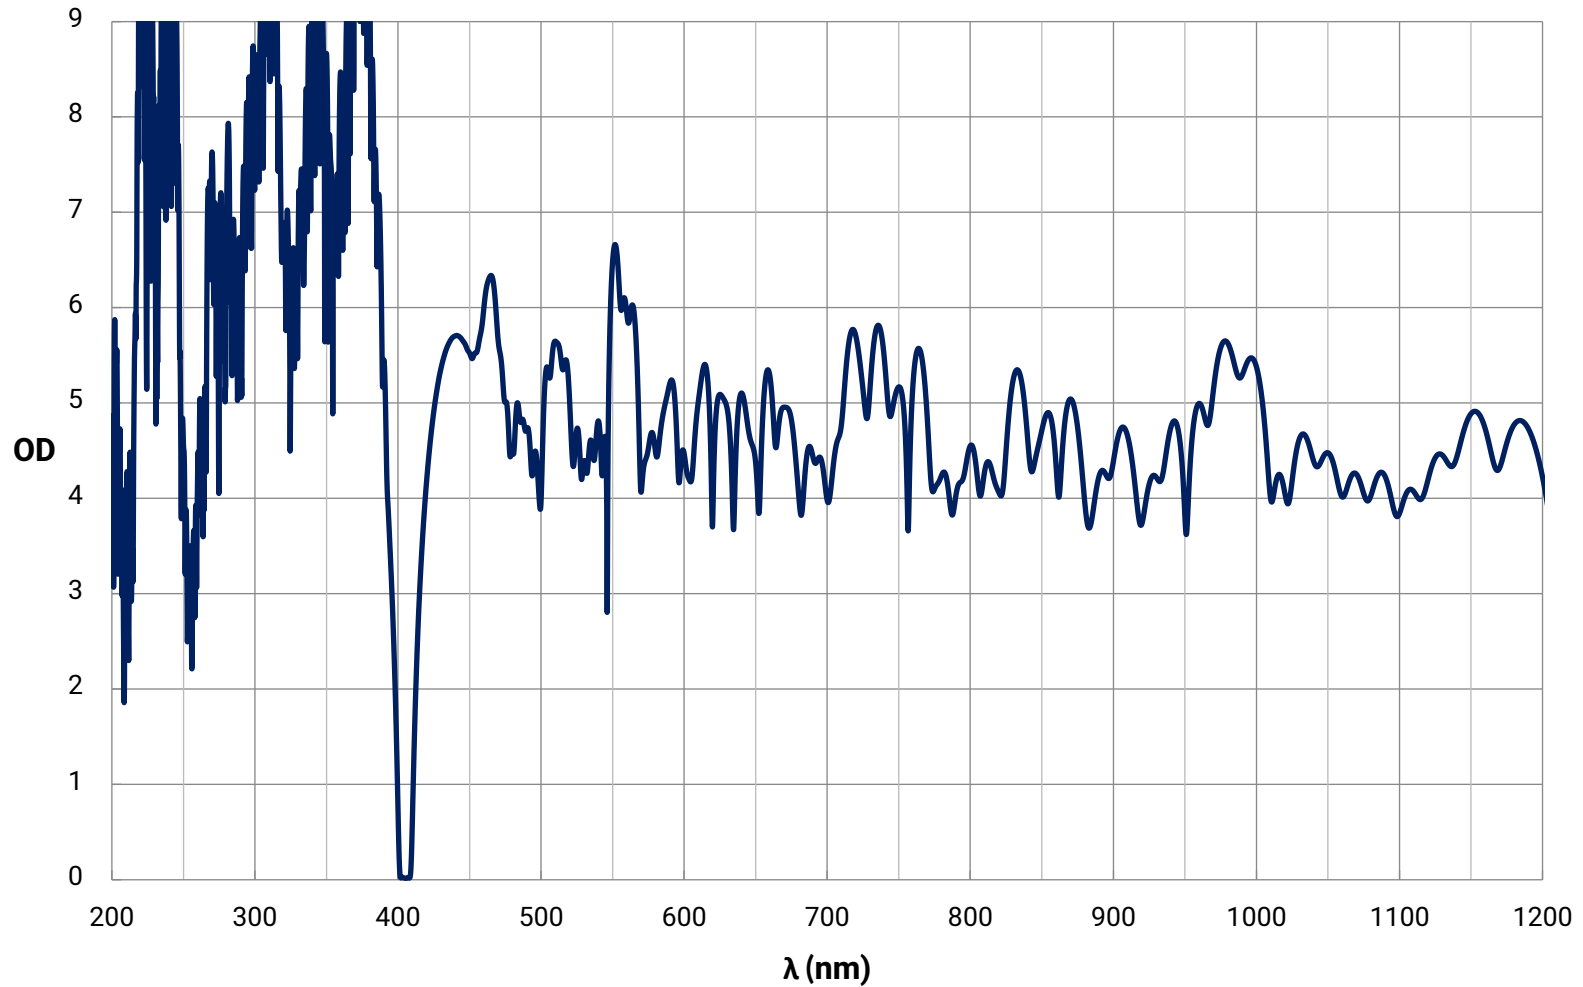

Bandpass Filter Curve

[Download Data (Excel)](#)

[View Data (Text)](#)

405nm CWL, Hard Coated OD 4.0 10nm Bandpass Filter

Theoretical Optical Density Curve

© COP YRIGHT 2020 EDMUND OPTICS, INC. ALL RIGHTS RESERVED