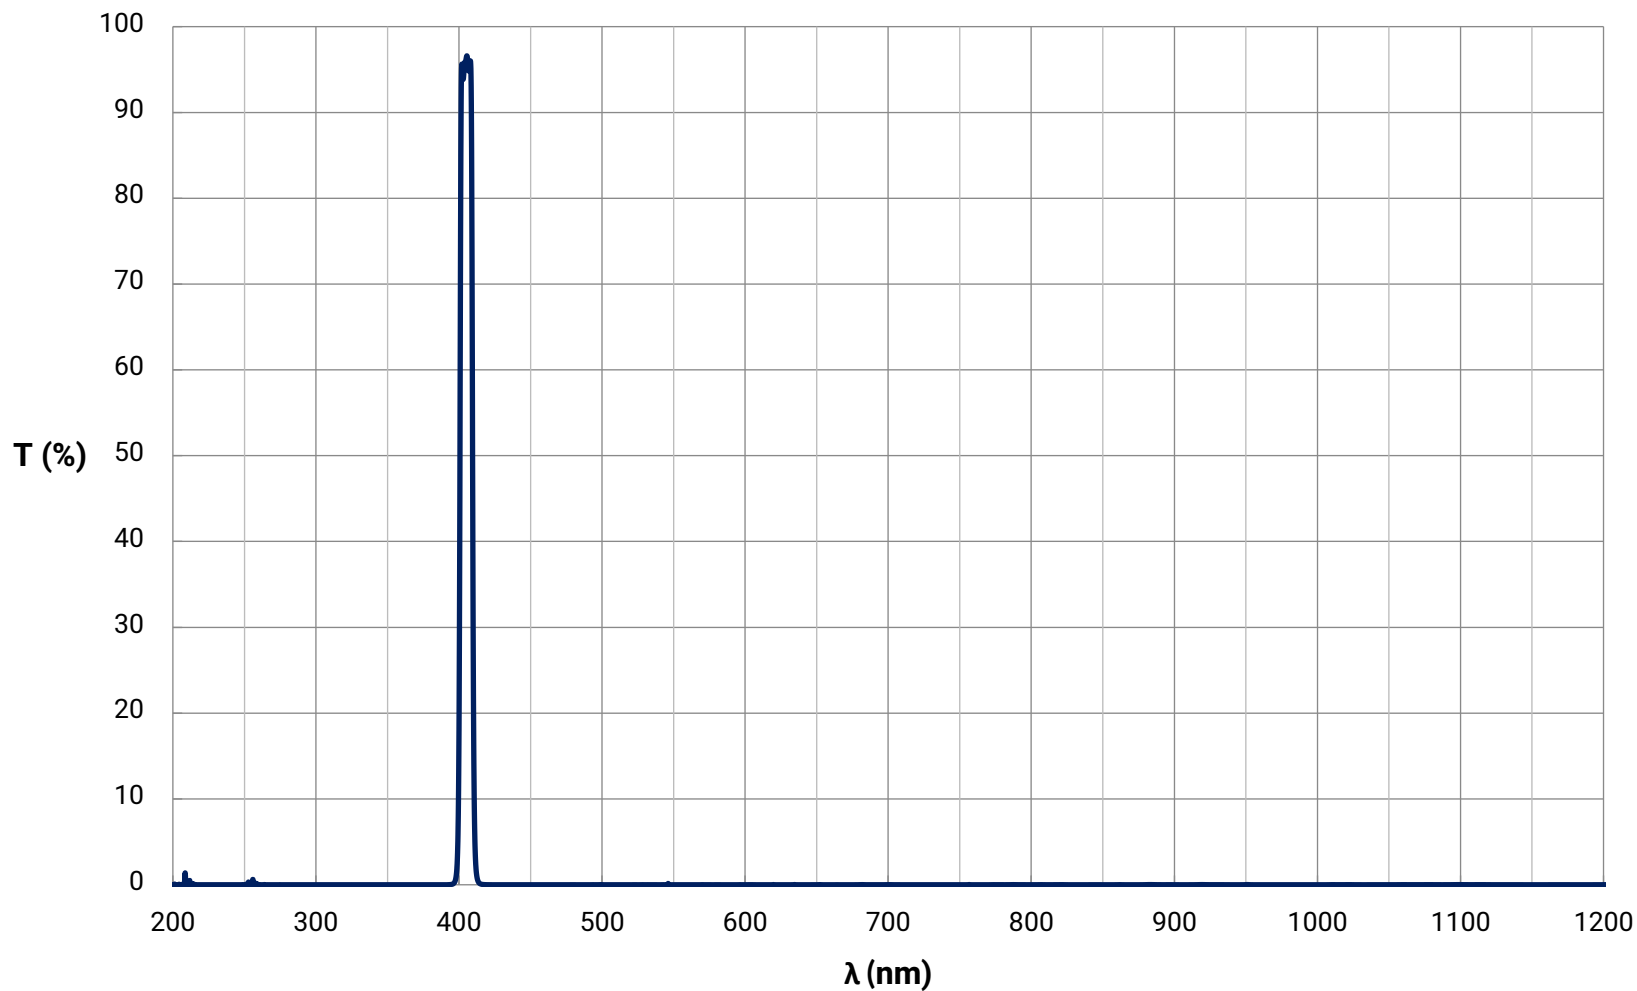

# Bandpass Filter Curve

[Download Data \(Excel\)](#)

[View Data \(Text\)](#)

## 405nm CWL, Hard Coated OD 4.0 10nm Bandpass Filter

Theoretical Transmission Curve

© COP VRIGHT 2020 EDMUND OPTICS, INC. ALL RIGHTS RESERVED