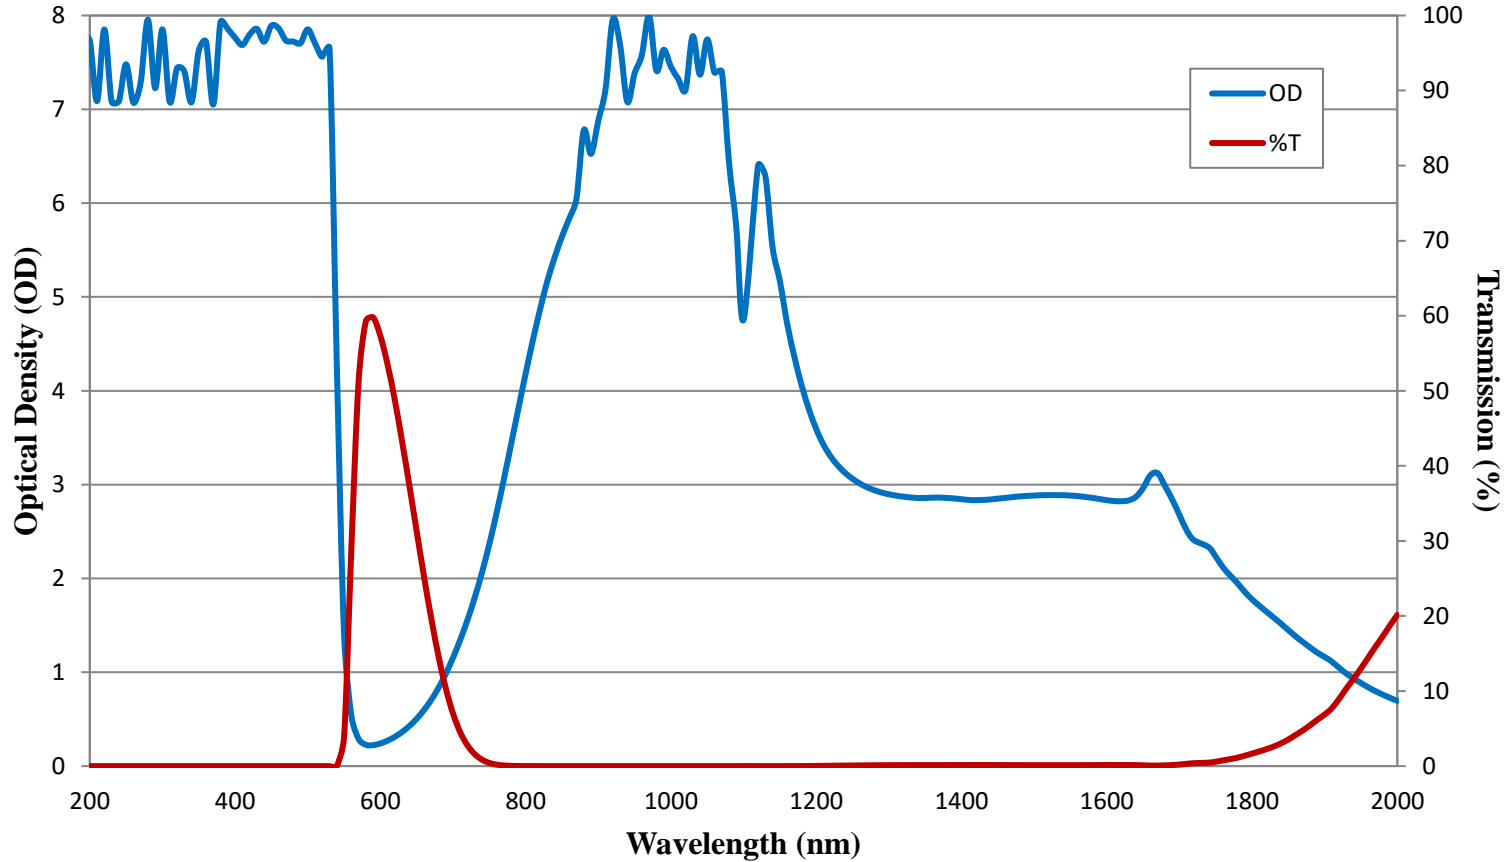

Performance Curve

Edmund Optics Inc.
USA | Asia | Europe

LS14 Laser Safety Eyewear OD/Transmission FOR REFERENCE ONLY

PERFORMANCE CURVE