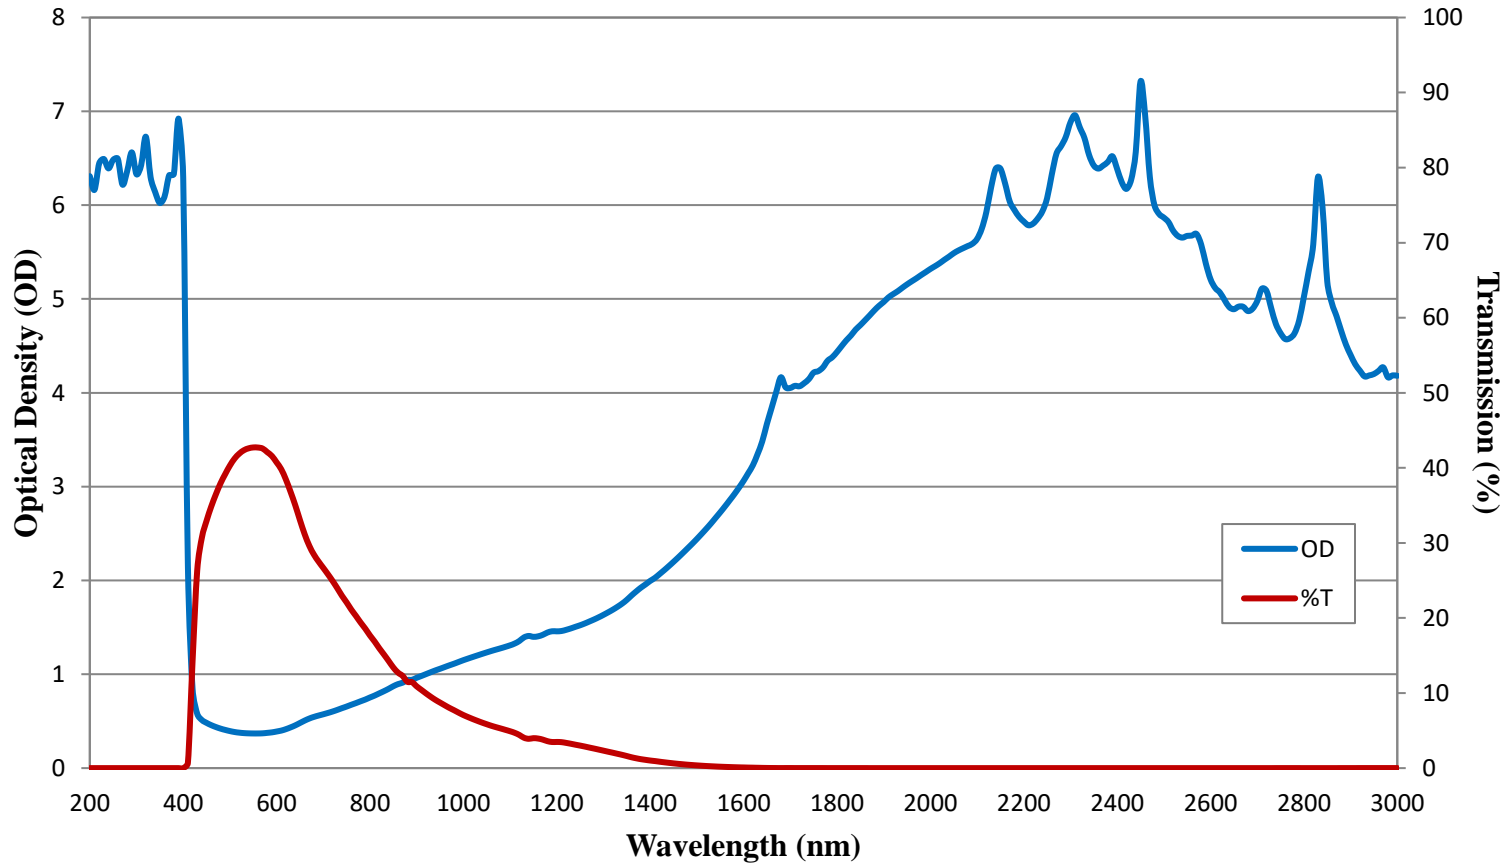

Performance Curve

Edmund Optics Inc.
USA | Asia | Europe

LS10 Laser Safety Eyewear OD/Transmission FOR REFERENCE ONLY

PERFORMANCE CURVE