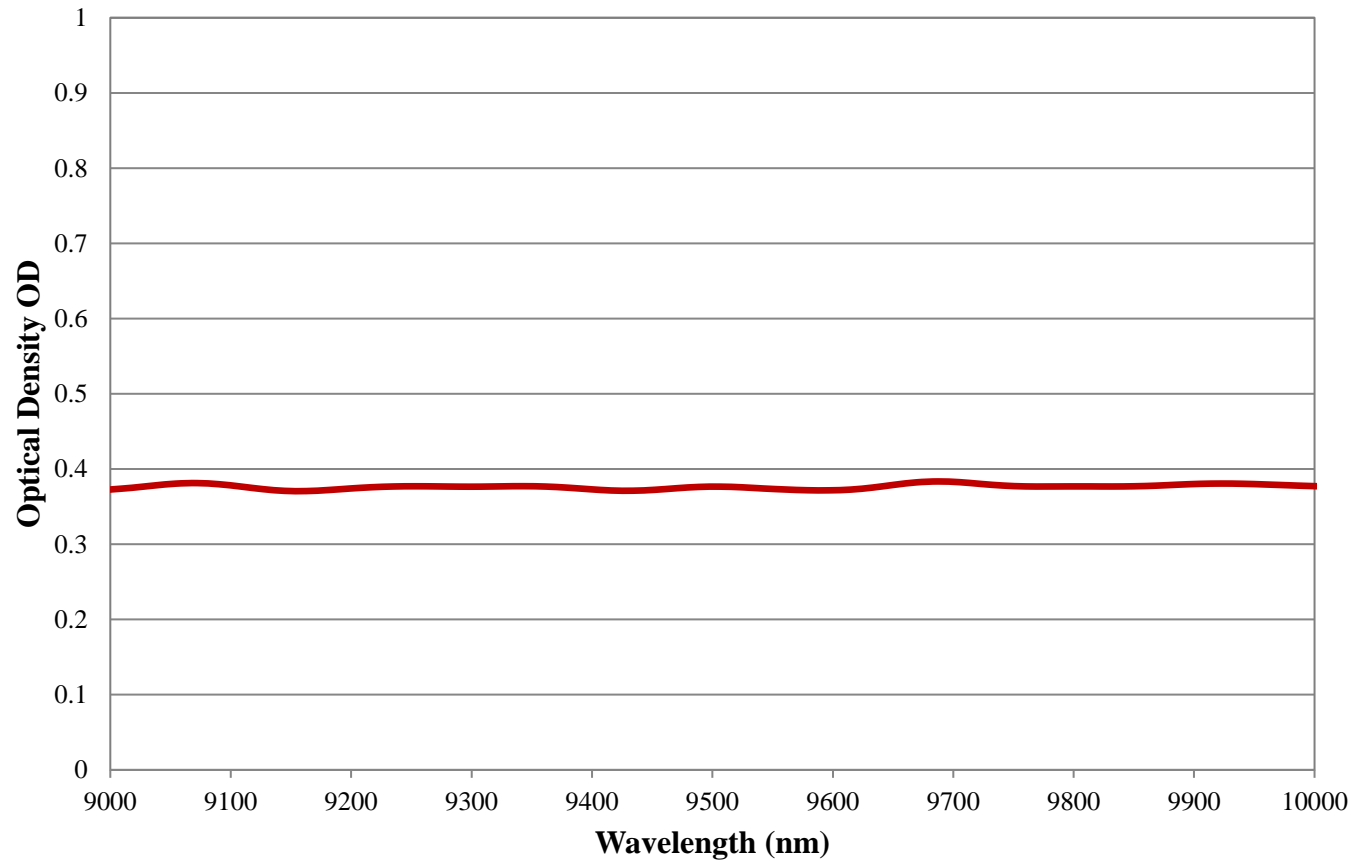

Coating Curve

Edmund Optics Inc.
USA | Asia | Europe

COATING CURVE

2.5 OD IR Neutral Density Filter FOR REFERENCE ONLY

Coating Curve

Edmund Optics Inc.
USA | Asia | Europe

COATING CURVE

2.5 OD IR Neutral Density Filter FOR REFERENCE ONLY