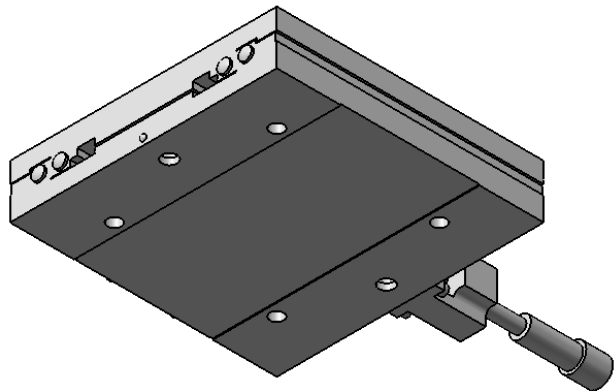

SPECIFICATIONS SUBJECT TO CHANGE  
WITHOUT NOTICE  
DIMENSIONS ARE FOR REFERENCE ONLY  
DIMENSIONS ARE IN mm [INCHES]

**Edmund Optics**

TITLE	125mm, CENTER DRIVE, ENGLISH STAGE		
DWG NO	66450	SHEET 1 OF 2	REV 000

SPECIFICATIONS SUBJECT TO CHANGE  
 WITHOUT NOTICE  
 DIMENSIONS ARE FOR REFERENCE ONLY  
 DIMENSIONS ARE IN mm [INCHES]

 <b>Edmund Optics</b>			
TITLE	125mm, CENTER DRIVE, ENGLISH STAGE		
DWG NO	66450	SHEET 2 OF 2	REV 000

Enable 3D View