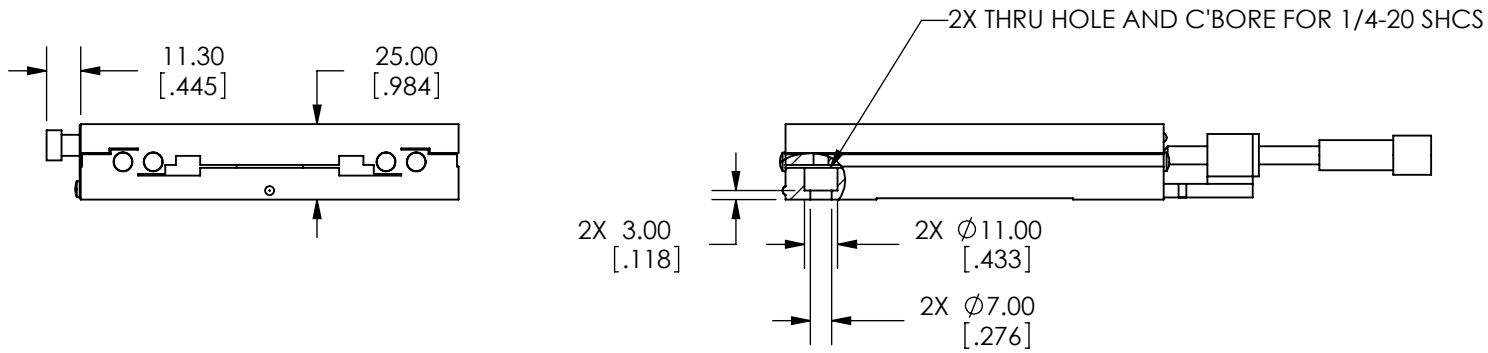

SPECIFICATIONS SUBJECT TO CHANGE  
WITHOUT NOTICE  
DIMENSIONS ARE FOR REFERENCE ONLY  
DIMENSIONS ARE IN mm [INCHES]

**Edmund Optics**

TITLE	125mm, CENTER DRIVE, ENGLISH STAGE		
DWG NO	66450	SHEET 1 OF 2	REV 000

SPECIFICATIONS SUBJECT TO CHANGE  
 WITHOUT NOTICE  
 DIMENSIONS ARE FOR REFERENCE ONLY  
 DIMENSIONS ARE IN mm [INCHES]

 <b>Edmund Optics</b>			
TITLE	125mm, CENTER DRIVE, ENGLISH STAGE		
DWG NO	66450	SHEET 2 OF 2	REV 000

Enable 3D View