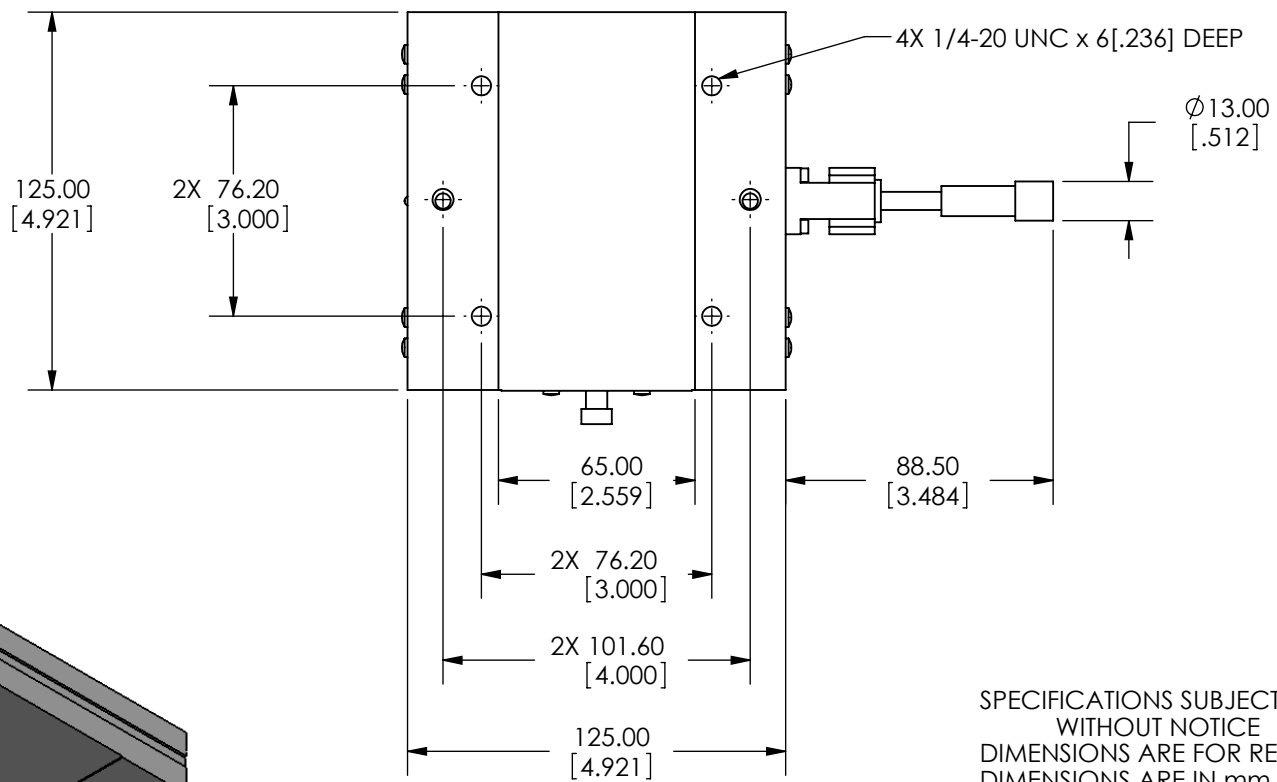

SPECIFICATIONS SUBJECT TO CHANGE  
WITHOUT NOTICE  
DIMENSIONS ARE FOR REFERENCE ONLY  
DIMENSIONS ARE IN mm [INCHES]

**Edmund Optics**

TITLE	125mm, CENTER DRIVE, ENGLISH STAGE		
DWG NO	66450	SHEET 1 OF 2	REV 000

SPECIFICATIONS SUBJECT TO CHANGE  
 WITHOUT NOTICE  
 DIMENSIONS ARE FOR REFERENCE ONLY  
 DIMENSIONS ARE IN mm [INCHES]

 <b>Edmund Optics</b>			
TITLE	125mm, CENTER DRIVE, ENGLISH STAGE		
DWG NO	66450	SHEET 2 OF 2	REV 000

Enable 3D View